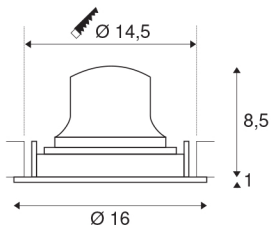

NUMINOS® MOVE DL L

Indoor LED recessed ceiling light white/black 3000K
40° rotating and pivoting

NUMINOS is the optimally coordinated light system from SLV that combines function, design and technology. With different downlights and spotlights, you provide a thousand lighting design possibilities. Like with the NUMINOS® MOVE DL L recessed ceiling light, which impresses with its high-quality workmanship and light. Ideal for harmonious, modern and space-saving lighting that directs the accent to objects or the room. The recessed ceiling light has a power consumption of 25.41 watts, a luminous flux of 2150 lumens, a colour temperature of 3000 Kelvin and a good colour reproduction index of over 90. Installation is then done in no time at all. When do you choose NUMINOS® from SLV?

TECHNICAL DATA

Item no.:	1003664
Number of different light outlets	1
Secondary power / secondary voltage	700mA
Height	9.5 cm
Diameter	16 cm
Installation diameter	14.5 cm
Installation depth	10.5 cm
Net weight	0.54 kg
Gross weight	0.68 kg
IP Code	IP 20
Safety class	III
Impact resistance class	IK02
Impact resistance	0,2 Joule
Assembly	Recessed
Assembly details	Ceiling
Wattage	25.41 W
Lumen	2150 lm
Colour temperature	3000 Kelvin
Beam angle	40 °
Color	white
CRI	90
UGR ≤	22