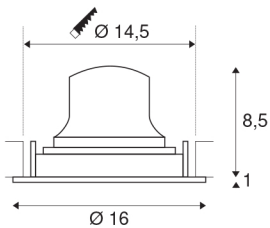

NUMINOS® MOVE DL L

Indoor LED recessed ceiling light white/white 3000K
40° rotating and pivoting

Design, technology and function in perfection: NUMINOS is the light system from SLV that combines everything. With a variety of downlights and spotlights, you can experience a thousand lighting design possibilities. Like with the NUMINOS® MOVE DL L recessed ceiling light, which impresses with its high-quality workmanship and light. Ideal for harmonious, modern and space-saving lighting that directs the accent to objects or the room. The recessed ceiling light convinces with a power consumption of 25.41 watts, luminous flux of 2300 lumens, colour temperature of 3000 Kelvin and a colour reproduction index of 90. Installation is then done in no time at all. When will you choose SLV's modular variety?

TECHNICAL DATA

Item no.:	1003665
Number of different light outlets	1
Secondary power / secondary voltage	700mA
Height	9.5 cm
Diameter	16 cm
Installation diameter	14.5 cm
Installation depth	10.5 cm
Net weight	0.54 kg
Gross weight	0.68 kg
IP Code	IP 20
Safety class	III
Impact resistance class	IK02
Impact resistance	0,2 Joule
Assembly	Recessed
Assembly details	Ceiling
Wattage	25.41 W
Lumen	2300 lm
Colour temperature	3000 Kelvin
Beam angle	40 °
Color	white
CRI	90
UGR ≤	19