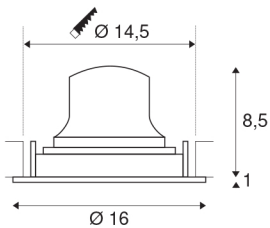

NUMINOS® MOVE DL L

Indoor LED recessed ceiling light white/chrome 3000K
40° rotating and pivoting

The NUMINOS light system from SLV perfectly combines function, design and technology. With different downlights and spotlights, you can experience a thousand lighting design possibilities. Like with the NUMINOS® MOVE DL L recessed ceiling light, which impresses with its high-quality workmanship and light. In this way, you can create unobtrusive, modern and space-saving lighting that draws the focus to objects or the room. The recessed ceiling light convinces with a power consumption of 25.41 watts, luminous flux of 2200 lumens, colour temperature of 3000 Kelvin and a colour reproduction index of 90. Installation is then done in no time at all. When to choose NUMINOS from SLV – modular diversity awaits you.

TECHNICAL DATA

Item no.:	1003666
Number of different light outlets	1
Secondary power / secondary voltage	700mA
Height	9.5 cm
Diameter	16 cm
Installation diameter	14.5 cm
Installation depth	10.5 cm
Net weight	0.54 kg
Gross weight	0.68 kg
IP Code	IP 20
Safety class	III
Impact resistance class	IK02
Impact resistance	0,2 Joule
Assembly	Recessed
Assembly details	Ceiling
Wattage	25.41 W
Lumen	2200 lm
Colour temperature	3000 Kelvin
Beam angle	40 °
Color	white
CRI	90
UGR ≤	19