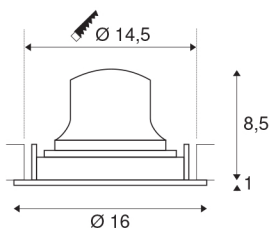

NUMINOS® MOVE DL L

Indoor LED recessed ceiling light white/black 3000K
55° rotating and pivoting

NUMINOS is the perfectly coordinated light system from SLV that combines function, design and technology. This way, you can experience a thousand lighting design possibilities with different downlights and spotlights. Also with the NUMINOS® MOVE DL L recessed ceiling light, which convinces with the best workmanship and lighting quality. Ideal for discreet, modern and space-saving lighting that directs the accent to objects or the room. The recessed ceiling light can convince with a power consumption of 25.41 watts, luminous flux of 2150 lumens, colour temperature of 3000 Kelvin and a high colour reproduction index of over 90. This means that easy installation is a mere formality. When will you choose SLV's modular variety?

TECHNICAL DATA

Item no.:	1003667
Number of different light outlets	1
Secondary power / secondary voltage	700mA
Height	9.5 cm
Diameter	16 cm
Installation diameter	14.5 cm
Installation depth	10.5 cm
Net weight	0.49 kg
Gross weight	0.524 kg
IP Code	IP 20
Safety class	III
Impact resistance class	IK02
Impact resistance	0,2 Joule
Assembly	Recessed
Assembly details	Ceiling
Wattage	25.41 W
Lumen	2150 lm
Colour temperature	3000 Kelvin
Beam angle	55 °
Color	white
CRI	90
UGR ≤	25