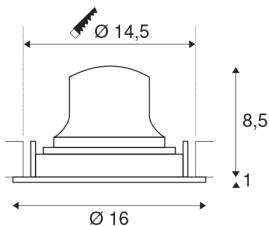

NUMINOS® MOVE DL L

Indoor LED recessed ceiling light white/white 3000K
55° rotating and pivoting

Design, technology and function in perfection: NUMINOS is the light system from SLV that combines everything. With different downlights and spotlights, you can experience a thousand lighting design possibilities. Like with the NUMINOS® MOVE DL L recessed ceiling light, which impresses with its high-quality workmanship and light. Ideal for unobtrusive, modern and space-saving lighting that draws the focus to objects or the room. The recessed ceiling light convinces with a power consumption of 25.41 watts, luminous flux of 2300 lumens, colour temperature of 3000 Kelvin and a colour reproduction index of 90. Installation is then done in no time at all. When will you choose SLV's modular variety?

TECHNICAL DATA

Item no.:	1003668
Number of different light outlets	1
Secondary power / secondary voltage	700mA
Height	9.5 cm
Diameter	16 cm
Installation diameter	14.5 cm
Installation depth	10.5 cm
Net weight	0.54 kg
Gross weight	0.68 kg
IP Code	IP 20
Safety class	III
Impact resistance class	IK02
Impact resistance	0,2 Joule
Assembly	Recessed
Assembly details	Ceiling
Wattage	25.41 W
Lumen	2300 lm
Colour temperature	3000 Kelvin
Beam angle	55 °
Color	white
CRI	90
UGR ≤	22