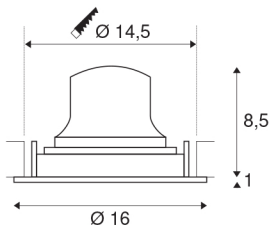

NUMINOS® MOVE DL L

Indoor LED recessed ceiling light white/chrome 3000K
55° rotating and pivoting

NUMINOS is the perfectly coordinated light system from SLV that combines function, design and technology. This way, you can experience a thousand lighting design possibilities with different downlights and spotlights. Like with the NUMINOS® MOVE DL L recessed ceiling light, which impresses with its high-quality workmanship and light. Ideal for harmonious, modern and space-saving lighting that directs the accent to objects or the room. The recessed ceiling light has a power consumption of 25.41 watts, a luminous flux of 2200 lumens, a colour temperature of 3000 Kelvin and a good colour reproduction index of over 90. Installation is then done in no time at all. When will you choose SLV's modular variety?

TECHNICAL DATA

Item no.:	1003669
Number of different light outlets	1
Secondary power / secondary voltage	700mA
Height	9.5 cm
Diameter	16 cm
Installation diameter	14.5 cm
Installation depth	10.5 cm
Net weight	0.54 kg
Gross weight	0.68 kg
IP Code	IP 20
Safety class	III
Impact resistance class	IK02
Impact resistance	0,2 Joule
Assembly	Recessed
Assembly details	Ceiling
Wattage	25.41 W
Lumen	2200 lm
Colour temperature	3000 Kelvin
Beam angle	55 °
Color	white
CRI	90
UGR ≤	19