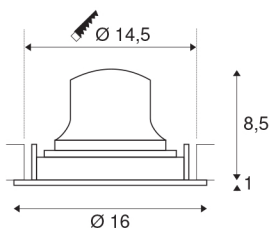

## NUMINOS® MOVE DL L

Indoor LED recessed ceiling light black/black 4000K  
40° rotating and pivoting

NUMINOS is the optimally coordinated light system from SLV that combines function, design and technology. With various downlights and spotlights, you can experience a thousand lighting design possibilities. Like with the NUMINOS® MOVE DL L recessed ceiling light, which impresses with its high-quality workmanship and light. In this way, you can create discreet, modern and space-saving lighting that draws the focus to objects or the room. The recessed ceiling light can convince with a power consumption of 25.41 watts, luminous flux of 2350 lumens, colour temperature of 4000 Kelvin and a high colour reproduction index of over 90. Installation is then done in no time at all. When will you choose SLV's modular variety?

## TECHNICAL DATA

Item no.:	1003673
Number of different light outlets	1
Secondary power / secondary voltage	700mA
Height	9.5 cm
Diameter	16 cm
Installation diameter	14.5 cm
Installation depth	10.5 cm
Net weight	0.54 kg
Gross weight	0.68 kg
IP Code	IP 20
Safety class	III
Impact resistance class	IK02
Impact resistance	0,2 Joule
Assembly	Recessed
Assembly details	Ceiling
Wattage	25.41 W
Lumen	2350 lm
Colour temperature	4000 Kelvin
Beam angle	20 °
Color	black
CRI	90
UGR ≤	22