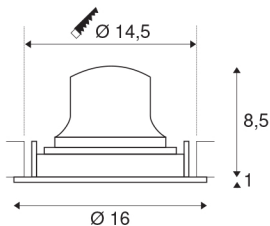

## NUMINOS® MOVE DL L

Indoor LED recessed ceiling light black/white 4000K  
40° rotating and pivoting

The NUMINOS light system from SLV combines technology, design and functionality like no other. This way, you can experience a thousand lighting design possibilities with different downlights and spotlights. Also with the NUMINOS® MOVE DL L recessed ceiling light, which convinces with the best workmanship and lighting quality. Ideal for harmonious, modern and space-saving lighting that directs the accent to objects or the room. The recessed ceiling light convinces with a power consumption of 25.41 watts, luminous flux of 2450 lumens, colour temperature of 4000 Kelvin and a colour reproduction index of 90. Installation is then done in no time at all. When do you choose NUMINOS® from SLV?

## TECHNICAL DATA

Item no.:	1003674
Number of different light outlets	1
Secondary power / secondary voltage	700mA
Height	9.5 cm
Diameter	16 cm
Installation diameter	14.5 cm
Installation depth	10.5 cm
Net weight	0.465 kg
Gross weight	0.525 kg
IP Code	IP 20
Safety class	III
Impact resistance class	IK02
Impact resistance	0,2 Joule
Assembly	Recessed
Assembly details	Ceiling
Wattage	25.41 W
Lumen	2450 lm
Colour temperature	4000 Kelvin
Beam angle	20 °
Color	black
CRI	90
UGR ≤	19