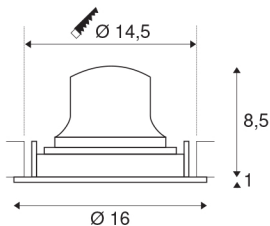

NUMINOS® MOVE DL L

Indoor LED recessed ceiling light black/chrome 4000K
40° rotating and pivoting

Design, technology and function in perfection: NUMINOS is the light system from SLV that combines everything. The diverse downlights and spotlights make a thousand lighting design options possible. This also includes NUMINOS® MOVE DL L, which impresses as a recessed ceiling light with the best workmanship and lighting quality. Ideal for unobtrusive, modern and space-saving lighting that draws the focus to objects or the room. The recessed ceiling light has a power consumption of 25.41 watts, a luminous flux of 2350 lumens, a colour temperature of 4000 Kelvin and a good colour reproduction index of over 90. Installation is then done in no time at all. When do you choose NUMINOS ® from SLV?

TECHNICAL DATA

Item no.:	1003675
Number of different light outlets	1
Secondary power / secondary voltage	700mA
Height	9.5 cm
Diameter	16 cm
Installation diameter	14.5 cm
Installation depth	10.5 cm
Net weight	0.49 kg
Gross weight	0.524 kg
IP Code	IP 20
Safety class	III
Impact resistance class	IK02
Impact resistance	0,2 Joule
Assembly	Recessed
Assembly details	Ceiling
Wattage	25.41 W
Lumen	2350 lm
Colour temperature	4000 Kelvin
Beam angle	20 °
Color	black
CRI	90
UGR ≤	19