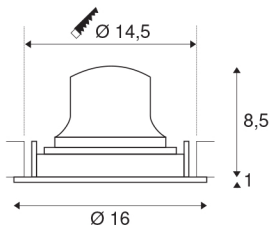

NUMINOS® MOVE DL L

Indoor LED recessed ceiling light black/black 4000K
55° rotating and pivoting

Design, technology and function in perfection: NUMINOS is the light system from SLV that combines everything. With different downlights and spotlights, you can experience a thousand lighting design possibilities. Like with the NUMINOS® MOVE DL L recessed ceiling light, which impresses with its high-quality workmanship and light. Ideal for discreet, modern and space-saving lighting that draws the focus to objects or the room. The recessed ceiling light convinces with a power consumption of 25.41 watts, luminous flux of 2350 lumens, colour temperature of 4000 Kelvin and a colour reproduction index of 90. Installation is then done in no time at all. When to choose NUMINOS from SLV – modular diversity awaits you.

TECHNICAL DATA

Item no.:	1003679
Number of different light outlets	1
Secondary power / secondary voltage	700mA
Height	9.5 cm
Diameter	16 cm
Installation diameter	14.5 cm
Installation depth	10.5 cm
Net weight	0.54 kg
Gross weight	0.68 kg
IP Code	IP 20
Safety class	III
Impact resistance class	IK02
Impact resistance	0,2 Joule
Assembly	Recessed
Assembly details	Ceiling
Wattage	25.41 W
Lumen	2350 lm
Colour temperature	4000 Kelvin
Beam angle	55 °
Color	black
CRI	90
UGR ≤	25