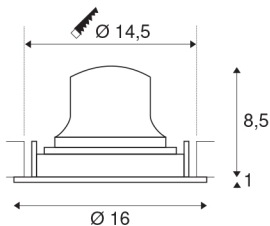

NUMINOS® MOVE DL L

Indoor LED recessed ceiling light black/white 4000K
55° rotating and pivoting

The NUMINOS light system from SLV combines technology, design and functionality like no other. With a variety of downlights and spotlights, you provide a thousand lighting design options. Like with the NUMINOS® MOVE DL L recessed ceiling light, which impresses with its high-quality workmanship and light. Ideal for harmonious, modern and space-saving lighting that directs the accent to objects or the room. The recessed ceiling light has a power consumption of 25.41 watts, a luminous flux of 2450 lumens, a colour temperature of 4000 Kelvin and a high colour reproduction index of over 90. This means that simple installation is a mere formality. When do you choose NUMINOS® from SLV?

TECHNICAL DATA

Item no.:	1003680
Number of different light outlets	1
Secondary power / secondary voltage	700mA
Height	9.5 cm
Diameter	16 cm
Installation diameter	14.5 cm
Installation depth	10.5 cm
Net weight	0.49 kg
Gross weight	0.524 kg
IP Code	IP 20
Safety class	III
Impact resistance class	IK02
Impact resistance	0,2 Joule
Assembly	Recessed
Assembly details	Ceiling
Wattage	25.41 W
Lumen	2450 lm
Colour temperature	4000 Kelvin
Beam angle	55 °
Color	black
CRI	90
UGR ≤	22