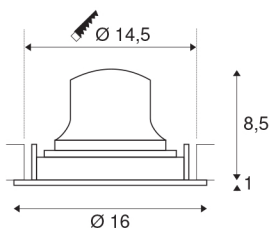

NUMINOS® MOVE DL L

Indoor LED recessed ceiling light black/chrome 4000K
55° rotating and pivoting

The NUMINOS light system from SLV skilfully combines function, design and technology. This way, you can experience a thousand lighting design possibilities with different downlights and spotlights. Also with the NUMINOS® MOVE DL L recessed ceiling light, which convinces with the best workmanship and lighting quality. Ideal for unobtrusive, modern and space-saving lighting that draws the focus to objects or the room. The recessed ceiling light has a power consumption of 25.41 watts, a luminous flux of 2350 lumens, a colour temperature of 4000 Kelvin and a good colour reproduction index of over 90. This means that simple installation is a mere formality. When will you choose SLV's modular variety?

TECHNICAL DATA

| | |
|-------------------------------------|-------------|
| Item no.: | 1003681 |
| Number of different light outlets | 1 |
| Secondary power / secondary voltage | 700mA |
| Height | 9.5 cm |
| Diameter | 16 cm |
| Installation diameter | 14.5 cm |
| Installation depth | 10.5 cm |
| Net weight | 0.54 kg |
| Gross weight | 0.68 kg |
| IP Code | IP 20 |
| Safety class | III |
| Impact resistance class | IK02 |
| Impact resistance | 0,2 Joule |
| Assembly | Recessed |
| Assembly details | Ceiling |
| Wattage | 25.41 W |
| Lumen | 2350 lm |
| Colour temperature | 4000 Kelvin |
| Beam angle | 55 ° |
| Color | black |
| CRI | 90 |
| UGR ≤ | 19 |