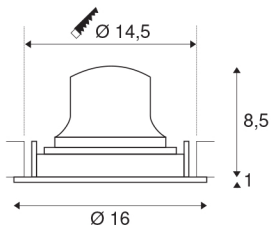

NUMINOS® MOVE DL L

Indoor LED recessed ceiling light white/white 4000K
20° rotating and pivoting

The NUMINOS light system from SLV combines technology, design and functionality like no other. With different downlights and spotlights, you provide a thousand lighting design possibilities. This also includes NUMINOS® MOVE DL L, which impresses as a recessed ceiling light with the best workmanship and lighting quality. Ideal for harmonious, modern and space-saving lighting that directs the accent to objects or the room. The recessed ceiling light has a power consumption of 25.41 watts, a luminous flux of 2450 lumens, a colour temperature of 4000 Kelvin and a high colour reproduction index of over 90. This means that easy installation is a mere formality. When will you choose SLV's modular variety?

TECHNICAL DATA

Item no.:	1003686
Number of different light outlets	1
Secondary power / secondary voltage	700mA
Height	9.5 cm
Diameter	16 cm
Installation diameter	14.5 cm
Installation depth	10.5 cm
Net weight	0.54 kg
Gross weight	0.68 kg
IP Code	IP 20
Safety class	III
Impact resistance class	IK02
Impact resistance	0,2 Joule
Assembly	Recessed
Assembly details	Ceiling
Wattage	25.41 W
Lumen	2450 lm
Colour temperature	4000 Kelvin
Beam angle	20 °
Color	white
CRI	90
UGR ≤	19