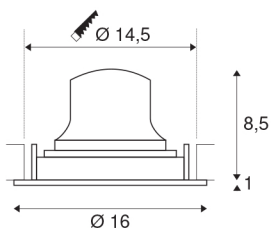

NUMINOS® MOVE DL L

Indoor LED recessed ceiling light white/chrome 4000K
20° rotating and pivoting

Design, technology and function in perfection: NUMINOS is the light system from SLV that combines everything. The different downlights and spotlights make a thousand lighting design options possible. Like with the NUMINOS® MOVE DL L recessed ceiling light, which impresses with its high-quality workmanship and light. Ideal for discreet, modern and space-saving lighting that directs the accent to objects or the room. The recessed ceiling light convinces with a power consumption of 25.41 watts, luminous flux of 2350 lumens, colour temperature of 4000 Kelvin and a colour reproduction index of 90. Installation is then done in no time at all. When do you choose NUMINOS ® from SLV?

TECHNICAL DATA

Item no.:	1003687
Number of different light outlets	1
Secondary power / secondary voltage	700mA
Height	9.5 cm
Diameter	16 cm
Installation diameter	14.5 cm
Installation depth	10.5 cm
Net weight	0.54 kg
Gross weight	0.68 kg
IP Code	IP 20
Safety class	III
Impact resistance class	IK02
Impact resistance	0,2 Joule
Assembly	Recessed
Assembly details	Ceiling
Wattage	25.41 W
Lumen	2350 lm
Colour temperature	4000 Kelvin
Beam angle	20 °
Color	white
CRI	90
UGR ≤	19