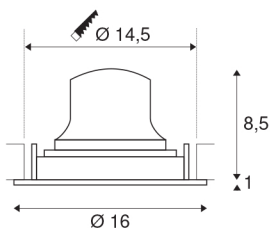

NUMINOS® MOVE DL L

Indoor LED recessed ceiling light white/chrome 4000K
40° rotating and pivoting

NUMINOS is the best possible coordinated light system from SLV that combines function, design and technology. This way, you can experience a thousand lighting design possibilities with different downlights and spotlights. This also includes NUMINOS® MOVE DL L, which impresses as a recessed ceiling light with the best workmanship and lighting quality. Ideal for discreet, modern and space-saving lighting that draws the focus to objects or the room. The recessed ceiling light has a power consumption of 25.41 watts, a luminous flux of 2350 lumens, a colour temperature of 4000 Kelvin and a good colour reproduction index of over 90. Installation is then done in no time at all. When to choose NUMINOS from SLV – modular diversity awaits you.

TECHNICAL DATA

Item no.:	1003690
Number of different light outlets	1
Secondary power / secondary voltage	700mA
Height	9.5 cm
Diameter	16 cm
Installation diameter	14.5 cm
Installation depth	10.5 cm
Net weight	0.49 kg
Gross weight	0.524 kg
IP Code	IP 20
Safety class	III
Impact resistance class	IK02
Impact resistance	0,2 Joule
Assembly	Recessed
Assembly details	Ceiling
Wattage	25.41 W
Lumen	2350 lm
Colour temperature	4000 Kelvin
Beam angle	40 °
Color	white
CRI	90
UGR ≤	19