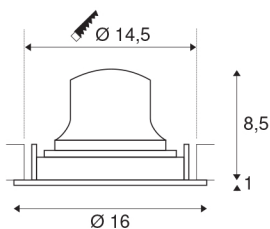

NUMINOS® MOVE DL L

Indoor LED recessed ceiling light white/black 4000K
55° rotating and pivoting

The NUMINOS light system from SLV combines technology, design and functionality like no other. With different downlights and spotlights, you provide a thousand lighting design possibilities. This also includes NUMINOS® MOVE DL L, which impresses as a recessed ceiling light with the best workmanship and lighting quality. In this way, you can create unobtrusive, modern and space-saving lighting that draws the focus to objects or the room. The recessed ceiling light convinces with a power consumption of 25.41 watts, luminous flux of 2350 lumens, colour temperature of 4000 Kelvin and a colour reproduction index of 90. Installation is then done in no time at all. When will you choose SLV's modular variety?

TECHNICAL DATA

Item no.:	1003691
Number of different light outlets	1
Secondary power / secondary voltage	700mA
Height	9.5 cm
Diameter	16 cm
Installation diameter	14.5 cm
Installation depth	10.5 cm
Net weight	0.54 kg
Gross weight	0.68 kg
IP Code	IP 20
Safety class	III
Impact resistance class	IK02
Impact resistance	0,2 Joule
Assembly	Recessed
Assembly details	Ceiling
Wattage	25.41 W
Lumen	2350 lm
Colour temperature	4000 Kelvin
Beam angle	55 °
Color	white
CRI	90
UGR ≤	25