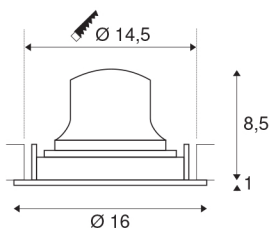

## NUMINOS® MOVE DL L

Indoor LED recessed ceiling light white/white 4000K  
55° rotating and pivoting

Design, technology and function in perfection: NUMINOS is the light system from SLV that combines everything. This way, you can experience a thousand lighting design possibilities with a variety of downlights and spotlights. This also includes NUMINOS® MOVE DL L, which impresses as a recessed ceiling light with the best workmanship and lighting quality. Ideal for discreet, modern and space-saving lighting that directs the accent to objects or the room. The recessed ceiling light convinces with a power consumption of 25.41 watts, luminous flux of 2450 lumens, colour temperature of 4000 Kelvin and a colour reproduction index of 90. Installation is then done in no time at all. When do you choose NUMINOS ® from SLV?

## TECHNICAL DATA

Item no.:	1003692
Number of different light outlets	1
Secondary power / secondary voltage	700mA
Height	9.5 cm
Diameter	16 cm
Installation diameter	14.5 cm
Installation depth	10.5 cm
Net weight	0.54 kg
Gross weight	0.68 kg
IP Code	IP 20
Safety class	III
Impact resistance class	IK02
Impact resistance	0,2 Joule
Assembly	Recessed
Assembly details	Ceiling
Wattage	25.41 W
Lumen	2450 lm
Colour temperature	4000 Kelvin
Beam angle	55 °
Color	white
CRI	90
UGR ≤	22