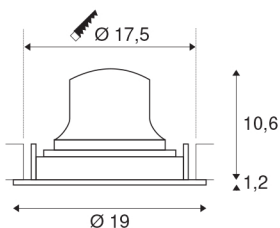

## NUMINOS® MOVE DL XL

Indoor LED recessed ceiling light black/black 2700K  
20° rotating and pivoting

Design, technology and function in perfection: NUMINOS is the light system from SLV that combines everything. With different downlights and spotlights, you can experience a thousand lighting design possibilities. Also with the NUMINOS® MOVE DL XL recessed ceiling light, which convinces with the best workmanship and lighting quality. Ideal for discreet, modern and space-saving lighting that directs the accent to objects or the room. The recessed ceiling light can convince with a power consumption of 37.4 watts, luminous flux of 3300 lumens, colour temperature of 2700 Kelvin and a high colour reproduction index of over 90. This means that easy installation is a mere formality. When to choose NUMINOS from SLV – modular diversity awaits you.

## TECHNICAL DATA

Item no.:	1003697
Number of different light outlets	1
Secondary power / secondary voltage	1050mA
Height	11.8 cm
Diameter	19 cm
Installation diameter	17.5 cm
Installation depth	13 cm
Net weight	0.7 kg
Gross weight	0.89 kg
IP Code	IP 20
Safety class	III
Impact resistance class	IK02
Impact resistance	0,2 Joule
Assembly	Recessed
Assembly details	Ceiling
Wattage	37.4 W
Lumen	3300 lm
Colour temperature	2700 Kelvin
Beam angle	20 °
Color	black
CRI	90
UGR ≤	22