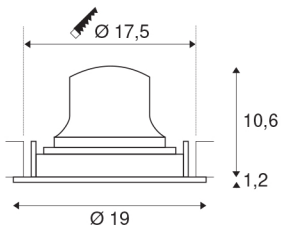

## NUMINOS® MOVE DL XL

Indoor LED recessed ceiling light black/chrome 2700K  
20° rotating and pivoting

The NUMINOS light system from SLV combines technology, design and functionality like no other. This way, you can experience a thousand lighting design possibilities with different downlights and spotlights. This also includes NUMINOS® MOVE DL XL, which impresses as a recessed ceiling light with the best workmanship and lighting quality. Ideal for discreet, modern and space-saving lighting that draws the focus to objects or the room. The recessed ceiling light can convince with a power consumption of 37.4 watts, luminous flux of 3400 lumens, colour temperature of 2700 Kelvin and a high colour reproduction index of over 90. Installation is then done in no time at all. When do you choose NUMINOS ® from SLV?

## TECHNICAL DATA

Item no.:	1003699
Number of different light outlets	1
Secondary power / secondary voltage	1050mA
Height	11.8 cm
Diameter	19 cm
Installation diameter	17.5 cm
Installation depth	13 cm
Net weight	0.7 kg
Gross weight	0.89 kg
IP Code	IP 20
Safety class	III
Impact resistance class	IK02
Impact resistance	0,2 Joule
Assembly	Recessed
Assembly details	Ceiling
Wattage	37.4 W
Lumen	3400 lm
Colour temperature	2700 Kelvin
Beam angle	20 °
Color	black
CRI	90
UGR ≤	19