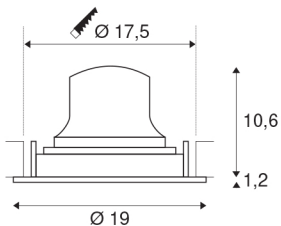

NUMINOS® MOVE DL XL

Indoor LED recessed ceiling light black/black 2700K
40° rotating and pivoting

The NUMINOS light system from SLV combines technology, design and functionality like no other. With various downlights and spotlights, you provide a thousand lighting design options. Like with the NUMINOS® MOVE DL XL recessed ceiling light, which impresses with its high-quality workmanship and light. Ideal for harmonious, modern and space-saving lighting that directs the accent to objects or the room. The recessed ceiling light can convince with a power consumption of 37.4 watts, luminous flux of 3300 lumens, colour temperature of 2700 Kelvin and a high colour reproduction index of over 90. This means that easy installation is a mere formality. When to choose NUMINOS from SLV – modular diversity awaits you.

TECHNICAL DATA

Item no.:	1003700
Number of different light outlets	1
Secondary power / secondary voltage	1050mA
Height	11.8 cm
Diameter	19 cm
Installation diameter	17.5 cm
Installation depth	13 cm
Net weight	0.66 kg
Gross weight	0.706 kg
IP Code	IP 20
Safety class	III
Impact resistance class	IK02
Impact resistance	0,2 Joule
Assembly	Recessed
Assembly details	Ceiling
Wattage	37.4 W
Lumen	3300 lm
Colour temperature	2700 Kelvin
Beam angle	40 °
Color	black
CRI	90
UGR ≤	22