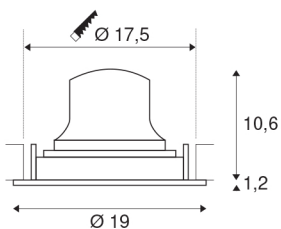

NUMINOS® MOVE DL XL

Indoor LED recessed ceiling light black/white 2700K
40° rotating and pivoting

Design, technology and function in perfection: NUMINOS is the light system from SLV that combines everything. This way, you can experience a thousand lighting design possibilities with a variety of downlights and spotlights. Also with the NUMINOS® MOVE DL XL recessed ceiling light, which convinces with the best workmanship and lighting quality. Ideal for discreet, modern and space-saving lighting that directs the accent to objects or the room. The recessed ceiling light convinces with a power consumption of 37.4 watts, luminous flux of 3500 lumens, colour temperature of 2700 Kelvin and a colour reproduction index of 90. Installation is then done in no time at all. When will you choose SLV's modular variety?

TECHNICAL DATA

Item no.:	1003701
Number of different light outlets	1
Secondary power / secondary voltage	1050mA
Height	11.8 cm
Diameter	19 cm
Installation diameter	17.5 cm
Installation depth	13 cm
Net weight	0.66 kg
Gross weight	0.706 kg
IP Code	IP 20
Safety class	III
Impact resistance class	IK02
Impact resistance	0,2 Joule
Assembly	Recessed
Assembly details	Ceiling
Wattage	37.4 W
Lumen	3500 lm
Colour temperature	2700 Kelvin
Beam angle	40 °
Color	black
CRI	90
UGR ≤	19