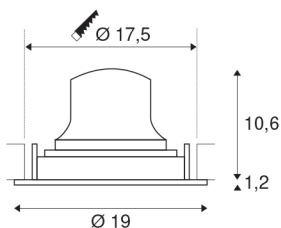

NUMINOS® MOVE DL XL

Indoor LED recessed ceiling light black/black 2700K
55° rotating and pivoting

The NUMINOS light system from SLV perfectly combines function, design and technology. This way, you can experience a thousand lighting design possibilities with different downlights and spotlights. This also includes NUMINOS® MOVE DL XL, which impresses as a recessed ceiling light with the best workmanship and lighting quality. Ideal for harmonious, modern and space-saving lighting that directs the accent to objects or the room. The recessed ceiling light can convince with a power consumption of 37.4 watts, luminous flux of 3300 lumens, colour temperature of 2700 Kelvin and a high colour reproduction index of over 90. This means that easy installation is a mere formality. When to choose NUMINOS from SLV – modular diversity awaits you.

TECHNICAL DATA

Item no.:	1003703
Number of different light outlets	1
Secondary power / secondary voltage	1050mA
Height	11.8 cm
Diameter	19 cm
Installation diameter	17.5 cm
Installation depth	13 cm
Net weight	0.7 kg
Gross weight	0.89 kg
IP Code	IP 20
Safety class	III
Impact resistance class	IK02
Impact resistance	0,2 Joule
Assembly	Recessed
Assembly details	Ceiling
Wattage	37.4 W
Lumen	3300 lm
Colour temperature	2700 Kelvin
Beam angle	55 °
Color	black
CRI	90
UGR ≤	22