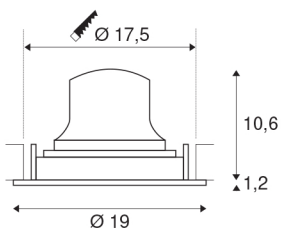

NUMINOS® MOVE DL XL

Indoor LED recessed ceiling light black/white 2700K
55° rotating and pivoting

NUMINOS is the optimally coordinated light system from SLV that combines function, design and technology. The various downlights and spotlights make a thousand lighting design options possible. This also includes NUMINOS® MOVE DL XL, which impresses as a recessed ceiling light with the best workmanship and lighting quality. Ideal for discreet, modern and space-saving lighting that draws the focus to objects or the room. The recessed ceiling light can convince with a power consumption of 37.4 watts, luminous flux of 3500 lumens, colour temperature of 2700 Kelvin and a high colour reproduction index of over 90. This means that simple installation is a mere formality. When will you choose SLV's modular variety?

TECHNICAL DATA

Item no.:	1003704
Number of different light outlets	1
Secondary power / secondary voltage	1050mA
Height	11.8 cm
Diameter	19 cm
Installation diameter	17.5 cm
Installation depth	13 cm
Net weight	0.66 kg
Gross weight	0.706 kg
IP Code	IP 20
Safety class	III
Impact resistance class	IK02
Impact resistance	0,2 Joule
Assembly	Recessed
Assembly details	Ceiling
Wattage	37.4 W
Lumen	3500 lm
Colour temperature	2700 Kelvin
Beam angle	55 °
Color	black
CRI	90
UGR ≤	19