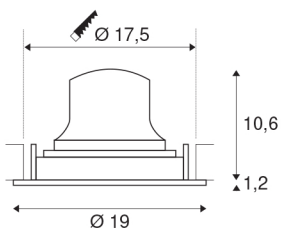

## NUMINOS® MOVE DL XL

Indoor LED recessed ceiling light black/chrome 2700K  
55° rotating and pivoting

The NUMINOS light system from SLV combines technology, design and functionality like no other. With different downlights and spotlights, you provide a thousand lighting design possibilities. Like with the NUMINOS® MOVE DL XL recessed ceiling light, which impresses with its high-quality workmanship and light. Ideal for discreet, modern and space-saving lighting that draws the focus to objects or the room. The recessed ceiling light can convince with a power consumption of 37.4 watts, luminous flux of 3400 lumens, colour temperature of 2700 Kelvin and a high colour reproduction index of over 90. Installation is then done in no time at all. When to choose NUMINOS from SLV – modular diversity awaits you.

## TECHNICAL DATA

Item no.:	1003705
Number of different light outlets	1
Secondary power / secondary voltage	1050mA
Height	11.8 cm
Diameter	19 cm
Installation diameter	17.5 cm
Installation depth	13 cm
Net weight	0.7 kg
Gross weight	0.89 kg
IP Code	IP 20
Safety class	III
Impact resistance class	IK02
Impact resistance	0,2 Joule
Assembly	Recessed
Assembly details	Ceiling
Wattage	37.4 W
Lumen	3400 lm
Colour temperature	2700 Kelvin
Beam angle	55 °
Color	black
CRI	90
UGR ≤	19