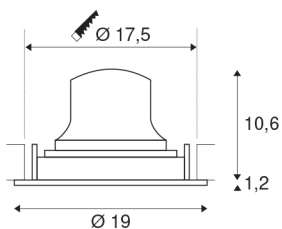

NUMINOS® MOVE DL XL

Indoor LED recessed ceiling light white/white 2700K
20° rotating and pivoting

The NUMINOS light system from SLV combines technology, design and functionality like no other. With different downlights and spotlights, you provide a thousand lighting design possibilities. Also with the NUMINOS® MOVE DL XL recessed ceiling light, which convinces with the best workmanship and lighting quality. Ideal for discreet, modern and space-saving lighting that directs the accent to objects or the room. The recessed ceiling light can convince with a power consumption of 37.4 watts, luminous flux of 3500 lumens, colour temperature of 2700 Kelvin and a high colour reproduction index of over 90. Installation is then done in no time at all. When to choose NUMINOS from SLV – modular diversity awaits you.

TECHNICAL DATA

Item no.:	1003710
Number of different light outlets	1
Secondary power / secondary voltage	1050mA
Height	11.8 cm
Diameter	19 cm
Installation diameter	17.5 cm
Installation depth	13 cm
Net weight	0.715 kg
Gross weight	0.87 kg
IP Code	IP 20
Safety class	III
Impact resistance class	IK02
Impact resistance	0,2 Joule
Assembly	Recessed
Assembly details	Ceiling
Wattage	37.4 W
Lumen	3500 lm
Colour temperature	2700 Kelvin
Beam angle	20 °
Color	white
CRI	90
UGR ≤	19