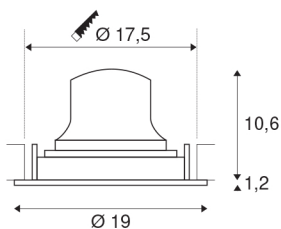

## NUMINOS® MOVE DL XL

Indoor LED recessed ceiling light white/chrome 2700K  
20° rotating and pivoting

The NUMINOS light system from SLV combines technology, design and functionality like no other. With a variety of downlights and spotlights, you provide a thousand lighting design options. Like with the NUMINOS® MOVE DL XL recessed ceiling light, which impresses with its high-quality workmanship and light. In this way, you can create discreet, modern and space-saving lighting that draws the focus to objects or the room. The recessed ceiling light can convince with a power consumption of 37.4 watts, luminous flux of 3400 lumens, colour temperature of 2700 Kelvin and a high colour reproduction index of over 90. This means that simple installation is a mere formality. When will you choose SLV's modular variety?

## TECHNICAL DATA

Item no.:	1003711
Number of different light outlets	1
Secondary power / secondary voltage	1050mA
Height	11.8 cm
Diameter	19 cm
Installation diameter	17.5 cm
Installation depth	13 cm
Net weight	0.7 kg
Gross weight	0.89 kg
IP Code	IP 20
Safety class	III
Impact resistance class	IK02
Impact resistance	0,2 Joule
Assembly	Recessed
Assembly details	Ceiling
Wattage	37.4 W
Lumen	3400 lm
Colour temperature	2700 Kelvin
Beam angle	20 °
Color	white
CRI	90
UGR ≤	19