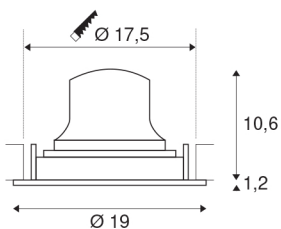

NUMINOS® MOVE DL XL

Indoor LED recessed ceiling light white/white 2700K
40° rotating and pivoting

The NUMINOS light system from SLV skilfully combines function, design and technology. This way, you can experience a thousand lighting design possibilities with different downlights and spotlights. This also includes NUMINOS® MOVE DL XL, which impresses as a recessed ceiling light with the best workmanship and lighting quality. Ideal for unobtrusive, modern and space-saving lighting that draws the focus to objects or the room. The recessed ceiling light convinces with a power consumption of 37.4 watts, luminous flux of 3500 lumens, colour temperature of 2700 Kelvin and a colour reproduction index of 90. This means that easy installation is a mere formality. When to choose NUMINOS from SLV – modular diversity awaits you.

TECHNICAL DATA

Item no.:	1003713
Number of different light outlets	1
Secondary power / secondary voltage	1050mA
Height	11.8 cm
Diameter	19 cm
Installation diameter	17.5 cm
Installation depth	13 cm
Net weight	0.66 kg
Gross weight	0.706 kg
IP Code	IP 20
Safety class	III
Impact resistance class	IK02
Impact resistance	0,2 Joule
Assembly	Recessed
Assembly details	Ceiling
Wattage	37.4 W
Lumen	3500 lm
Colour temperature	2700 Kelvin
Beam angle	40 °
Color	white
CRI	90
UGR ≤	19