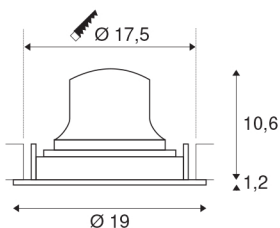

NUMINOS® MOVE DL XL

Indoor LED recessed ceiling light white/chrome 2700K
40° rotating and pivoting

Design, technology and function in perfection: NUMINOS is the light system from SLV that combines everything. This way, you can experience a thousand lighting design possibilities with different downlights and spotlights. This also includes NUMINOS® MOVE DL XL, which impresses as a recessed ceiling light with the best workmanship and lighting quality. Ideal for discreet, modern and space-saving lighting that directs the accent to objects or the room. The recessed ceiling light can convince with a power consumption of 37.4 watts, luminous flux of 3400 lumens, colour temperature of 2700 Kelvin and a high colour reproduction index of over 90. Installation is then done in no time at all. When to choose NUMINOS from SLV – modular diversity awaits you.

TECHNICAL DATA

Item no.:	1003714
Number of different light outlets	1
Secondary power / secondary voltage	1050mA
Height	11.8 cm
Diameter	19 cm
Installation diameter	17.5 cm
Installation depth	13 cm
Net weight	0.7 kg
Gross weight	0.89 kg
IP Code	IP 20
Safety class	III
Impact resistance class	IK02
Impact resistance	0,2 Joule
Assembly	Recessed
Assembly details	Ceiling
Wattage	37.4 W
Lumen	3400 lm
Colour temperature	2700 Kelvin
Beam angle	40 °
Color	white
CRI	90
UGR ≤	19