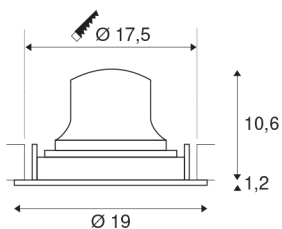

NUMINOS® MOVE DL XL

Indoor LED recessed ceiling light white/white 2700K
55° rotating and pivoting

NUMINOS is the best possible coordinated light system from SLV that combines function, design and technology. This way, you can experience a thousand lighting design possibilities with different downlights and spotlights. This also includes NUMINOS® MOVE DL XL, which impresses as a recessed ceiling light with the best workmanship and lighting quality. Ideal for unobtrusive, modern and space-saving lighting that draws the focus to objects or the room. The recessed ceiling light has a power consumption of 37.4 watts, a luminous flux of 3500 lumens, a colour temperature of 2700 Kelvin and a good colour reproduction index of over 90. Installation is then done in no time at all. When will you choose SLV's modular variety?

TECHNICAL DATA

Item no.:	1003716
Number of different light outlets	1
Secondary power / secondary voltage	1050mA
Height	11.8 cm
Diameter	19 cm
Installation diameter	17.5 cm
Installation depth	13 cm
Net weight	0.7 kg
Gross weight	0.89 kg
IP Code	IP 20
Safety class	III
Impact resistance class	IK02
Impact resistance	0,2 Joule
Assembly	Recessed
Assembly details	Ceiling
Wattage	37.4 W
Lumen	3500 lm
Colour temperature	2700 Kelvin
Beam angle	55 °
Color	white
CRI	90
UGR ≤	19