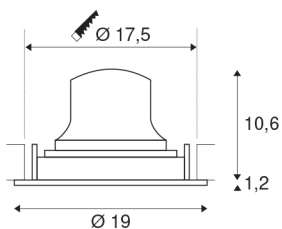

## NUMINOS® MOVE DL XL

Indoor LED recessed ceiling light black/black 3000K  
20° rotating and pivoting

NUMINOS is the best possible coordinated light system from SLV that combines function, design and technology. With a variety of downlights and spotlights, you can experience a thousand lighting design possibilities. Like with the NUMINOS® MOVE DL XL recessed ceiling light, which impresses with its high-quality workmanship and light. Ideal for discreet, modern and space-saving lighting that draws the focus to objects or the room. The recessed ceiling light can convince with a power consumption of 37.4 watts, luminous flux of 3300 lumens, colour temperature of 3000 Kelvin and a high colour reproduction index of over 90. Installation is then done in no time at all. When do you choose NUMINOS ® from SLV?

## TECHNICAL DATA

Item no.:	1003721
Number of different light outlets	1
Secondary power / secondary voltage	1050mA
Height	11.8 cm
Diameter	19 cm
Installation diameter	17.5 cm
Installation depth	13 cm
Net weight	0.7 kg
Gross weight	0.89 kg
IP Code	IP 20
Safety class	III
Impact resistance class	IK02
Impact resistance	0,2 Joule
Assembly	Recessed
Assembly details	Ceiling
Wattage	37.4 W
Lumen	3300 lm
Colour temperature	3000 Kelvin
Beam angle	20 °
Color	black
CRI	90
UGR ≤	22