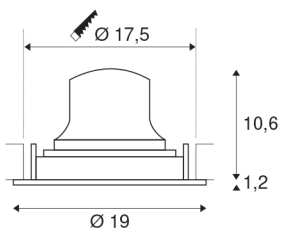

NUMINOS® MOVE DL XL

Indoor LED recessed ceiling light black/white 3000K
20° rotating and pivoting

Design, technology and function in perfection: NUMINOS is the light system from SLV that combines everything. With different downlights and spotlights, you can experience a thousand lighting design possibilities. Like with the NUMINOS® MOVE DL XL recessed ceiling light, which impresses with its high-quality workmanship and light. In this way, you can create discreet, modern and space-saving lighting that draws the focus to objects or the room. The recessed ceiling light convinces with a power consumption of 37.4 watts, luminous flux of 3550 lumens, colour temperature of 3000 Kelvin and a colour reproduction index of 90. Installation is then done in no time at all. When to choose NUMINOS from SLV – modular diversity awaits you.

TECHNICAL DATA

Item no.:	1003722
Number of different light outlets	1
Secondary power / secondary voltage	1050mA
Height	11.8 cm
Diameter	19 cm
Installation diameter	17.5 cm
Installation depth	13 cm
Net weight	0.66 kg
Gross weight	0.706 kg
IP Code	IP 20
Safety class	III
Impact resistance class	IK02
Impact resistance	0,2 Joule
Assembly	Recessed
Assembly details	Ceiling
Wattage	37.4 W
Lumen	3550 lm
Colour temperature	3000 Kelvin
Beam angle	20 °
Color	black
CRI	90
UGR ≤	19