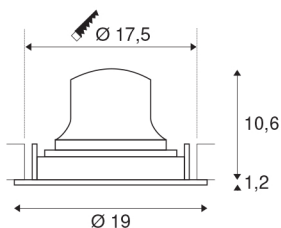

NUMINOS® MOVE DL XL

Indoor LED recessed ceiling light black/chrome 3000K
20° rotating and pivoting

NUMINOS is the perfectly coordinated light system from SLV that combines function, design and technology. This way, you can experience a thousand lighting design possibilities with different downlights and spotlights. This also includes NUMINOS® MOVE DL XL, which impresses as a recessed ceiling light with the best workmanship and lighting quality. Ideal for discreet, modern and space-saving lighting that directs the accent to objects or the room. The recessed ceiling light has a power consumption of 37.4 watts, a luminous flux of 3500 lumens, a colour temperature of 3000 Kelvin and a good colour reproduction index of over 90. Installation is then done in no time at all. When to choose NUMINOS from SLV – modular diversity awaits you.

TECHNICAL DATA

Item no.:	1003723
Number of different light outlets	1
Secondary power / secondary voltage	1050mA
Height	11.8 cm
Diameter	19 cm
Installation diameter	17.5 cm
Installation depth	13 cm
Net weight	0.686 kg
Gross weight	0.929 kg
IP Code	IP 20
Safety class	III
Impact resistance class	IK02
Impact resistance	0,2 Joule
Assembly	Recessed
Assembly details	Ceiling
Wattage	37.4 W
Lumen	3500 lm
Colour temperature	3000 Kelvin
Beam angle	20 °
Color	black
CRI	90
UGR ≤	19