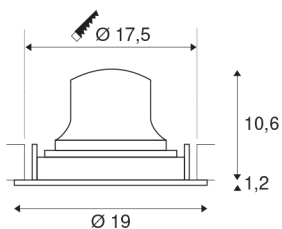

NUMINOS® MOVE DL XL

Indoor LED recessed ceiling light black/black 3000K
40° rotating and pivoting

Design, technology and function in perfection: NUMINOS is the light system from SLV that combines everything. This way, you can experience a thousand lighting design possibilities with different downlights and spotlights. This also includes NUMINOS® MOVE DL XL, which impresses as a recessed ceiling light with the best workmanship and lighting quality. Ideal for discreet, modern and space-saving lighting that directs the accent to objects or the room. The recessed ceiling light convinces with a power consumption of 37.4 watts, luminous flux of 3300 lumens, colour temperature of 3000 Kelvin and a colour reproduction index of 90. Installation is then done in no time at all. When will you choose SLV's modular variety?

TECHNICAL DATA

Item no.:	1003724
Number of different light outlets	1
Secondary power / secondary voltage	1050mA
Height	11.8 cm
Diameter	19 cm
Installation diameter	17.5 cm
Installation depth	13 cm
Net weight	0.7 kg
Gross weight	0.89 kg
IP Code	IP 20
Safety class	III
Impact resistance class	IK02
Impact resistance	0,2 Joule
Assembly	Recessed
Assembly details	Ceiling
Wattage	37.4 W
Lumen	3300 lm
Colour temperature	3000 Kelvin
Beam angle	40 °
Color	black
CRI	90
UGR ≤	22