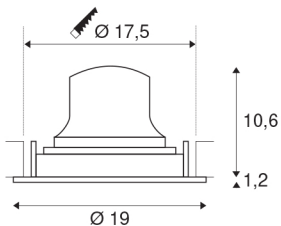

NUMINOS® MOVE DL XL

Indoor LED recessed ceiling light black/white 3000K
40° rotating and pivoting

Design, technology and function in perfection: NUMINOS is the light system from SLV that combines everything. With a variety of downlights and spotlights, you provide a thousand lighting design options. Also with the NUMINOS® MOVE DL XL recessed ceiling light, which convinces with the best workmanship and lighting quality. Ideal for unobtrusive, modern and space-saving lighting that draws the focus to objects or the room. The recessed ceiling light convinces with a power consumption of 37.4 watts, luminous flux of 3550 lumens, colour temperature of 3000 Kelvin and a colour reproduction index of 90. This means that easy installation is a mere formality. When to choose NUMINOS from SLV – modular diversity awaits you.

TECHNICAL DATA

Item no.:	1003725
Number of different light outlets	1
Secondary power / secondary voltage	1050mA
Height	11.8 cm
Diameter	19 cm
Installation diameter	17.5 cm
Installation depth	13 cm
Net weight	0.7 kg
Gross weight	0.89 kg
IP Code	IP 20
Safety class	III
Impact resistance class	IK02
Impact resistance	0,2 Joule
Assembly	Recessed
Assembly details	Ceiling
Wattage	37.4 W
Lumen	3550 lm
Colour temperature	3000 Kelvin
Beam angle	40 °
Color	black
CRI	90
UGR ≤	19