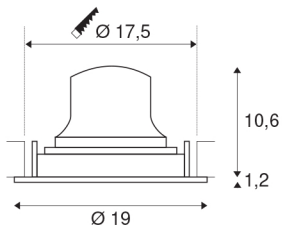

NUMINOS® MOVE DL XL

Indoor LED recessed ceiling light black/chrome 3000K
40° rotating and pivoting

The NUMINOS light system from SLV perfectly combines function, design and technology. With a variety of downlights and spotlights, you can experience a thousand lighting design possibilities. This also includes NUMINOS® MOVE DL XL, which impresses as a recessed ceiling light with the best workmanship and lighting quality. Ideal for unobtrusive, modern and space-saving lighting that draws the focus to objects or the room. The recessed ceiling light convinces with a power consumption of 37.4 watts, luminous flux of 3500 lumens, colour temperature of 3000 Kelvin and a colour reproduction index of 90. Installation is then done in no time at all. When do you choose NUMINOS® from SLV?

TECHNICAL DATA

Item no.:	1003726
Number of different light outlets	1
Secondary power / secondary voltage	1050mA
Height	11.8 cm
Diameter	19 cm
Installation diameter	17.5 cm
Installation depth	13 cm
Net weight	0.7 kg
Gross weight	0.89 kg
IP Code	IP 20
Safety class	III
Impact resistance class	IK02
Impact resistance	0,2 Joule
Assembly	Recessed
Assembly details	Ceiling
Wattage	37.4 W
Lumen	3500 lm
Colour temperature	3000 Kelvin
Beam angle	40 °
Color	black
CRI	90
UGR ≤	19