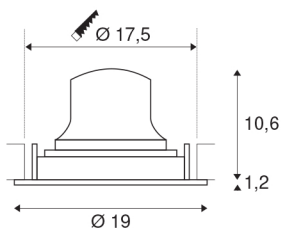

## NUMINOS® MOVE DL XL

Indoor LED recessed ceiling light black/black 3000K  
55° rotating and pivoting

NUMINOS is the optimally coordinated light system from SLV that combines function, design and technology. With various downlights and spotlights, you provide a thousand lighting design options. This also includes NUMINOS® MOVE DL XL, which impresses as a recessed ceiling light with the best workmanship and lighting quality. In this way, you can create unobtrusive, modern and space-saving lighting that draws the focus to objects or the room. The recessed ceiling light has a power consumption of 37.4 watts, a luminous flux of 3300 lumens, a colour temperature of 3000 Kelvin and a high colour reproduction index of over 90. This means that simple installation is a mere formality. When to choose NUMINOS from SLV – modular diversity awaits you.

## TECHNICAL DATA

Item no.:	1003727
Number of different light outlets	1
Secondary power / secondary voltage	1050mA
Height	11.8 cm
Diameter	19 cm
Installation diameter	17.5 cm
Installation depth	13 cm
Net weight	0.7 kg
Gross weight	0.89 kg
IP Code	IP 20
Safety class	III
Impact resistance class	IK02
Impact resistance	0,2 Joule
Assembly	Recessed
Assembly details	Ceiling
Wattage	37.4 W
Lumen	3300 lm
Colour temperature	3000 Kelvin
Beam angle	55 °
Color	black
CRI	90
UGR ≤	22