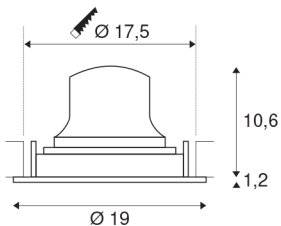

NUMINOS® MOVE DL XL

Indoor LED recessed ceiling light black/white 3000K
55° rotating and pivoting

NUMINOS is the perfectly coordinated light system from SLV that combines function, design and technology. With a variety of downlights and spotlights, you can experience a thousand lighting design possibilities. This also includes NUMINOS® MOVE DL XL, which impresses as a recessed ceiling light with the best workmanship and lighting quality. Ideal for discreet, modern and space-saving lighting that directs the accent to objects or the room. The recessed ceiling light convinces with a power consumption of 37.4 watts, luminous flux of 3550 lumens, colour temperature of 3000 Kelvin and a colour reproduction index of 90. Installation is then done in no time at all. When do you choose NUMINOS ® from SLV?

TECHNICAL DATA

| | |
|-------------------------------------|-------------|
| Item no.: | 1003728 |
| Number of different light outlets | 1 |
| Secondary power / secondary voltage | 1050mA |
| Height | 11.8 cm |
| Diameter | 19 cm |
| Installation diameter | 17.5 cm |
| Installation depth | 13 cm |
| Net weight | 0.7 kg |
| Gross weight | 0.89 kg |
| IP Code | IP 20 |
| Safety class | III |
| Impact resistance class | IK02 |
| Impact resistance | 0,2 Joule |
| Assembly | Recessed |
| Assembly details | Ceiling |
| Wattage | 37.4 W |
| Lumen | 3550 lm |
| Colour temperature | 3000 Kelvin |
| Beam angle | 55 ° |
| Color | black |
| CRI | 90 |
| UGR ≤ | 19 |