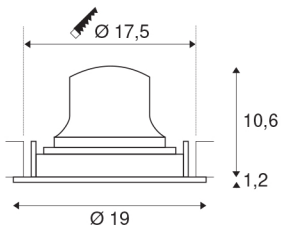

## NUMINOS® MOVE DL XL

Indoor LED recessed ceiling light white/white 3000K  
20° rotating and pivoting

The NUMINOS light system from SLV perfectly combines function, design and technology. With different downlights and spotlights, you provide a thousand lighting design possibilities. Like with the NUMINOS® MOVE DL XL recessed ceiling light, which impresses with its high-quality workmanship and light. Ideal for discreet, modern and space-saving lighting that directs the accent to objects or the room. The recessed ceiling light has a power consumption of 37.4 watts, a luminous flux of 3550 lumens, a colour temperature of 3000 Kelvin and a good colour reproduction index of over 90. This means that easy installation is a mere formality. When will you choose SLV's modular variety?

## TECHNICAL DATA

Item no.:	1003734
Number of different light outlets	1
Secondary power / secondary voltage	1050mA
Height	11.8 cm
Diameter	19 cm
Installation diameter	17.5 cm
Installation depth	13 cm
Net weight	0.7 kg
Gross weight	0.89 kg
IP Code	IP 20
Safety class	III
Impact resistance class	IK02
Impact resistance	0,2 Joule
Assembly	Recessed
Assembly details	Ceiling
Wattage	37.4 W
Lumen	3550 lm
Colour temperature	3000 Kelvin
Beam angle	20 °
Color	white
CRI	90
UGR ≤	19