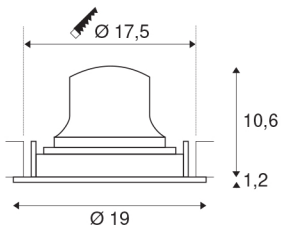

NUMINOS® MOVE DL XL

Indoor LED recessed ceiling light white/chrome 3000K
20° rotating and pivoting

The NUMINOS light system from SLV perfectly combines function, design and technology. This way, you can experience a thousand lighting design possibilities with a variety of downlights and spotlights. Also with the NUMINOS® MOVE DL XL recessed ceiling light, which convinces with the best workmanship and lighting quality. Ideal for harmonious, modern and space-saving lighting that directs the accent to objects or the room. The recessed ceiling light has a power consumption of 37.4 watts, a luminous flux of 3500 lumens, a colour temperature of 3000 Kelvin and a high colour reproduction index of over 90. This means that simple installation is a mere formality. When will you choose SLV's modular variety?

TECHNICAL DATA

Item no.:	1003735
Number of different light outlets	1
Secondary power / secondary voltage	1050mA
Height	11.8 cm
Diameter	19 cm
Installation diameter	17.5 cm
Installation depth	13 cm
Net weight	0.66 kg
Gross weight	0.706 kg
IP Code	IP 20
Safety class	III
Impact resistance class	IK02
Impact resistance	0,2 Joule
Assembly	Recessed
Assembly details	Ceiling
Wattage	37.4 W
Lumen	3500 lm
Colour temperature	3000 Kelvin
Beam angle	20 °
Color	white
CRI	90
UGR ≤	19