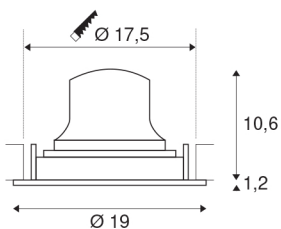

NUMINOS® MOVE DL XL

Indoor LED recessed ceiling light white/white 3000K
40° rotating and pivoting

The NUMINOS light system from SLV skilfully combines function, design and technology. With different downlights and spotlights, you can experience a thousand lighting design possibilities. This also includes NUMINOS® MOVE DL XL, which impresses as a recessed ceiling light with the best workmanship and lighting quality. Ideal for harmonious, modern and space-saving lighting that directs the accent to objects or the room. The recessed ceiling light has a power consumption of 37.4 watts, a luminous flux of 3550 lumens, a colour temperature of 3000 Kelvin and a high colour reproduction index of over 90. This means that easy installation is a mere formality. When do you choose NUMINOS® from SLV?

TECHNICAL DATA

Item no.:	1003737
Number of different light outlets	1
Secondary power / secondary voltage	1050mA
Height	11.8 cm
Diameter	19 cm
Installation diameter	17.5 cm
Installation depth	13 cm
Net weight	0.7 kg
Gross weight	0.89 kg
IP Code	IP 20
Safety class	III
Impact resistance class	IK02
Impact resistance	0,2 Joule
Assembly	Recessed
Assembly details	Ceiling
Wattage	37.4 W
Lumen	3550 lm
Colour temperature	3000 Kelvin
Beam angle	40 °
Color	white
CRI	90
UGR ≤	19