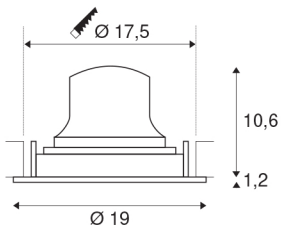

NUMINOS® MOVE DL XL

Indoor LED recessed ceiling light white/chrome 3000K
40° rotating and pivoting

Design, technology and function in perfection: NUMINOS is the light system from SLV that combines everything. With different downlights and spotlights, you provide a thousand lighting design possibilities. Like with the NUMINOS® MOVE DL XL recessed ceiling light, which impresses with its high-quality workmanship and light. In this way, you can create discreet, modern and space-saving lighting that draws the focus to objects or the room. The recessed ceiling light convinces with a power consumption of 37.4 watts, luminous flux of 3500 lumens, colour temperature of 3000 Kelvin and a colour reproduction index of 90. This means that easy installation is a mere formality. When will you choose SLV's modular variety?

TECHNICAL DATA

Item no.:	1003738
Number of different light outlets	1
Secondary power / secondary voltage	1050mA
Height	11.8 cm
Diameter	19 cm
Installation diameter	17.5 cm
Installation depth	13 cm
Net weight	0.66 kg
Gross weight	0.706 kg
IP Code	IP 20
Safety class	III
Impact resistance class	IK02
Impact resistance	0,2 Joule
Assembly	Recessed
Assembly details	Ceiling
Wattage	37.4 W
Lumen	3500 lm
Colour temperature	3000 Kelvin
Beam angle	40 °
Color	white
CRI	90
UGR ≤	19