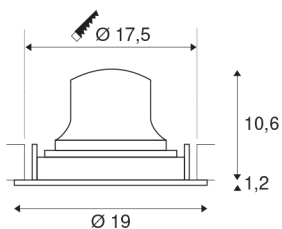

NUMINOS® MOVE DL XL

Indoor LED recessed ceiling light white/white 3000K
55° rotating and pivoting

NUMINOS is the best possible coordinated light system from SLV that combines function, design and technology. The diverse downlights and spotlights make a thousand lighting design options possible. This also includes NUMINOS® MOVE DL XL, which impresses as a recessed ceiling light with the best workmanship and lighting quality. Ideal for discreet, modern and space-saving lighting that draws the focus to objects or the room. The recessed ceiling light can convince with a power consumption of 37.4 watts, luminous flux of 3550 lumens, colour temperature of 3000 Kelvin and a high colour reproduction index of over 90. Installation is then done in no time at all. When will you choose SLV's modular variety?

TECHNICAL DATA

Item no.:	1003740
Number of different light outlets	1
Secondary power / secondary voltage	1050mA
Height	11.8 cm
Diameter	19 cm
Installation diameter	17.5 cm
Installation depth	13 cm
Net weight	0.7 kg
Gross weight	0.89 kg
IP Code	IP 20
Safety class	III
Impact resistance class	IK02
Impact resistance	0,2 Joule
Assembly	Recessed
Assembly details	Ceiling
Wattage	37.4 W
Lumen	3550 lm
Colour temperature	3000 Kelvin
Beam angle	55 °
Color	white
CRI	90
UGR ≤	19