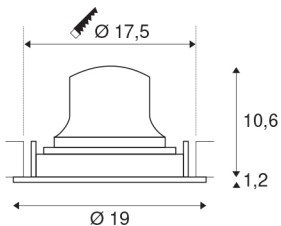

NUMINOS® MOVE DL XL

Indoor LED recessed ceiling light white/chrome 3000K
55° rotating and pivoting

The NUMINOS light system from SLV perfectly combines function, design and technology. With a variety of downlights and spotlights, you can experience a thousand lighting design possibilities. Also with the NUMINOS® MOVE DL XL recessed ceiling light, which convinces with the best workmanship and lighting quality. Ideal for discreet, modern and space-saving lighting that directs the accent to objects or the room. The recessed ceiling light convinces with a power consumption of 37.4 watts, luminous flux of 3500 lumens, colour temperature of 3000 Kelvin and a colour reproduction index of 90. Installation is then done in no time at all. When will you choose SLV's modular variety?

TECHNICAL DATA

Item no.:	1003741
Number of different light outlets	1
Secondary power / secondary voltage	1050mA
Height	11.8 cm
Diameter	19 cm
Installation diameter	17.5 cm
Installation depth	13 cm
Net weight	0.66 kg
Gross weight	0.706 kg
IP Code	IP 20
Safety class	III
Impact resistance class	IK02
Impact resistance	0,2 Joule
Assembly	Recessed
Assembly details	Ceiling
Wattage	37.4 W
Lumen	3500 lm
Colour temperature	3000 Kelvin
Beam angle	55 °
Color	white
CRI	90
UGR ≤	19