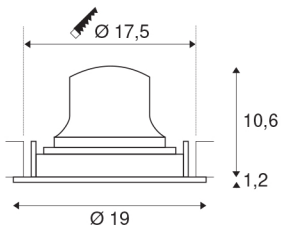

## NUMINOS® MOVE DL XL

Indoor LED recessed ceiling light black/chrome 4000K  
20° rotating and pivoting

The NUMINOS light system from SLV perfectly combines function, design and technology. This way, you can experience a thousand lighting design possibilities with different downlights and spotlights. Also with the NUMINOS® MOVE DL XL recessed ceiling light, which convinces with the best workmanship and lighting quality. Ideal for discreet, modern and space-saving lighting that directs the accent to objects or the room. The recessed ceiling light has a power consumption of 37.4 watts, a luminous flux of 3750 lumens, a colour temperature of 4000 Kelvin and a high colour reproduction index of over 90. Installation is then done in no time at all. When to choose NUMINOS from SLV – modular diversity awaits you.

## TECHNICAL DATA

Item no.:	1003747
Number of different light outlets	1
Secondary power / secondary voltage	1050mA
Height	11.8 cm
Diameter	19 cm
Installation diameter	17.5 cm
Installation depth	13 cm
Net weight	0.7 kg
Gross weight	0.89 kg
IP Code	IP 20
Safety class	III
Impact resistance class	IK02
Impact resistance	0,2 Joule
Assembly	Recessed
Assembly details	Ceiling
Wattage	37.4 W
Lumen	3750 lm
Colour temperature	4000 Kelvin
Beam angle	20 °
Color	black
CRI	90
UGR ≤	19