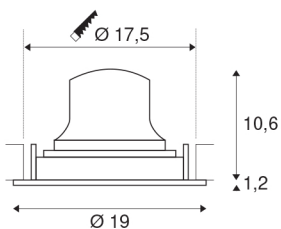

NUMINOS® MOVE DL XL

Indoor LED recessed ceiling light black/black 4000K
40° rotating and pivoting

The NUMINOS light system from SLV skilfully combines function, design and technology. With various downlights and spotlights, you provide a thousand lighting design options. Also with the NUMINOS® MOVE DL XL recessed ceiling light, which convinces with the best workmanship and lighting quality. Ideal for harmonious, modern and space-saving lighting that directs the accent to objects or the room. The recessed ceiling light can convince with a power consumption of 37.4 watts, luminous flux of 3600 lumens, colour temperature of 4000 Kelvin and a high colour reproduction index of over 90. Installation is then done in no time at all. When do you choose NUMINOS ® from SLV?

TECHNICAL DATA

Item no.:	1003748
Number of different light outlets	1
Secondary power / secondary voltage	1050mA
Height	11.8 cm
Diameter	19 cm
Installation diameter	17.5 cm
Installation depth	13 cm
Net weight	0.66 kg
Gross weight	0.706 kg
IP Code	IP 20
Safety class	III
Impact resistance class	IK02
Impact resistance	0,2 Joule
Assembly	Recessed
Assembly details	Ceiling
Wattage	37.4 W
Lumen	3600 lm
Colour temperature	4000 Kelvin
Beam angle	40 °
Color	black
CRI	90
UGR ≤	22