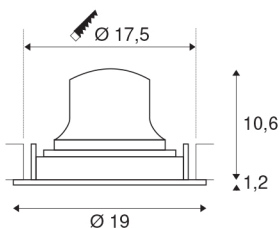

NUMINOS® MOVE DL XL

Indoor LED recessed ceiling light black/white 4000K
40° rotating and pivoting

Design, technology and function in perfection: NUMINOS is the light system from SLV that combines everything. With a variety of downlights and spotlights, you provide a thousand lighting design options. This also includes NUMINOS® MOVE DL XL, which impresses as a recessed ceiling light with the best workmanship and lighting quality. In this way, you can create unobtrusive, modern and space-saving lighting that draws the focus to objects or the room. The recessed ceiling light convinces with a power consumption of 37.4 watts, luminous flux of 3800 lumens, colour temperature of 4000 Kelvin and a colour reproduction index of 90. This means that easy installation is a mere formality. When to choose NUMINOS from SLV – modular diversity awaits you.

TECHNICAL DATA

Item no.:	1003749
Number of different light outlets	1
Secondary power / secondary voltage	1050mA
Height	11.8 cm
Diameter	19 cm
Installation diameter	17.5 cm
Installation depth	13 cm
Net weight	0.66 kg
Gross weight	0.706 kg
IP Code	IP 20
Safety class	III
Impact resistance class	IK02
Impact resistance	0,2 Joule
Assembly	Recessed
Assembly details	Ceiling
Wattage	37.4 W
Lumen	3800 lm
Colour temperature	4000 Kelvin
Beam angle	40 °
Color	black
CRI	90
UGR ≤	19