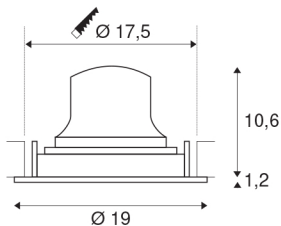

NUMINOS® MOVE DL XL

Indoor LED recessed ceiling light black/chrome 4000K
40° rotating and pivoting

NUMINOS is the best possible coordinated light system from SLV that combines function, design and technology. This way, you can experience a thousand lighting design possibilities with different downlights and spotlights. This also includes NUMINOS® MOVE DL XL, which impresses as a recessed ceiling light with the best workmanship and lighting quality. Ideal for discreet, modern and space-saving lighting that draws the focus to objects or the room. The recessed ceiling light convinces with a power consumption of 37.4 watts, luminous flux of 3750 lumens, colour temperature of 4000 Kelvin and a colour reproduction index of 90. Installation is then done in no time at all. When will you choose SLV's modular variety?

TECHNICAL DATA

Item no.:	1003750
Number of different light outlets	1
Secondary power / secondary voltage	1050mA
Height	11.8 cm
Diameter	19 cm
Installation diameter	17.5 cm
Installation depth	13 cm
Net weight	0.715 kg
Gross weight	0.87 kg
IP Code	IP 20
Safety class	III
Impact resistance class	IK02
Impact resistance	0,2 Joule
Assembly	Recessed
Assembly details	Ceiling
Wattage	37.4 W
Lumen	3750 lm
Colour temperature	4000 Kelvin
Beam angle	40 °
Color	black
CRI	90
UGR ≤	19