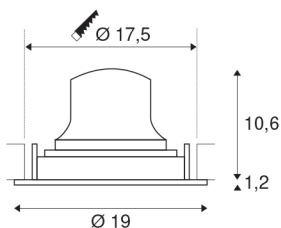

NUMINOS® MOVE DL XL

Indoor LED recessed ceiling light black/black 4000K
55° rotating and pivoting

NUMINOS is the optimally coordinated light system from SLV that combines function, design and technology. This way, you can experience a thousand lighting design possibilities with different downlights and spotlights. Also with the NUMINOS® MOVE DL XL recessed ceiling light, which convinces with the best workmanship and lighting quality. In this way, you can create unobtrusive, modern and space-saving lighting that draws the focus to objects or the room. The recessed ceiling light convinces with a power consumption of 37.4 watts, luminous flux of 3600 lumens, colour temperature of 4000 Kelvin and a colour reproduction index of 90. Installation is then done in no time at all. When to choose NUMINOS from SLV – modular diversity awaits you.

TECHNICAL DATA

Item no.:	1003751
Number of different light outlets	1
Secondary power / secondary voltage	1050mA
Height	11.8 cm
Diameter	19 cm
Installation diameter	17.5 cm
Installation depth	13 cm
Net weight	0.7 kg
Gross weight	0.89 kg
IP Code	IP 20
Safety class	III
Impact resistance class	IK02
Impact resistance	0,2 Joule
Assembly	Recessed
Assembly details	Ceiling
Wattage	37.4 W
Lumen	3600 lm
Colour temperature	4000 Kelvin
Beam angle	55 °
Color	black
CRI	90
UGR ≤	25