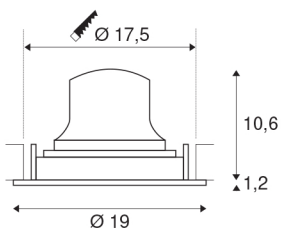

## NUMINOS® MOVE DL XL

Indoor LED recessed ceiling light black/white 4000K  
55° rotating and pivoting

The NUMINOS light system from SLV combines technology, design and functionality like no other. With a variety of downlights and spotlights, you provide a thousand lighting design options. Like with the NUMINOS® MOVE DL XL recessed ceiling light, which impresses with its high-quality workmanship and light. In this way, you can create unobtrusive, modern and space-saving lighting that draws the focus to objects or the room. The recessed ceiling light has a power consumption of 37.4 watts, a luminous flux of 3800 lumens, a colour temperature of 4000 Kelvin and a good colour reproduction index of over 90. Installation is then done in no time at all. When do you choose NUMINOS® from SLV?

## TECHNICAL DATA

Item no.:	1003752
Number of different light outlets	1
Secondary power / secondary voltage	1050mA
Height	11.8 cm
Diameter	19 cm
Installation diameter	17.5 cm
Installation depth	13 cm
Net weight	0.66 kg
Gross weight	0.706 kg
IP Code	IP 20
Safety class	III
Impact resistance class	IK02
Impact resistance	0,2 Joule
Assembly	Recessed
Assembly details	Ceiling
Wattage	37.4 W
Lumen	3800 lm
Colour temperature	4000 Kelvin
Beam angle	55 °
Color	black
CRI	90
UGR ≤	19