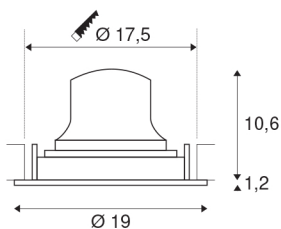

NUMINOS® MOVE DL XL

Indoor LED recessed ceiling light black/chrome 4000K
55° rotating and pivoting

The NUMINOS light system from SLV combines technology, design and functionality like no other. With different downlights and spotlights, you provide a thousand lighting design possibilities. This also includes NUMINOS® MOVE DL XL, which impresses as a recessed ceiling light with the best workmanship and lighting quality. Ideal for discreet, modern and space-saving lighting that directs the accent to objects or the room. The recessed ceiling light convinces with a power consumption of 37.4 watts, luminous flux of 3750 lumens, colour temperature of 4000 Kelvin and a colour reproduction index of 90. Installation is then done in no time at all. When do you choose NUMINOS ® from SLV?

TECHNICAL DATA

Item no.:	1003753
Number of different light outlets	1
Secondary power / secondary voltage	1050mA
Height	11.8 cm
Diameter	19 cm
Installation diameter	17.5 cm
Installation depth	13 cm
Net weight	0.7 kg
Gross weight	0.89 kg
IP Code	IP 20
Safety class	III
Impact resistance class	IK02
Impact resistance	0,2 Joule
Assembly	Recessed
Assembly details	Ceiling
Wattage	37.4 W
Lumen	3750 lm
Colour temperature	4000 Kelvin
Beam angle	55 °
Color	black
CRI	90
UGR ≤	19